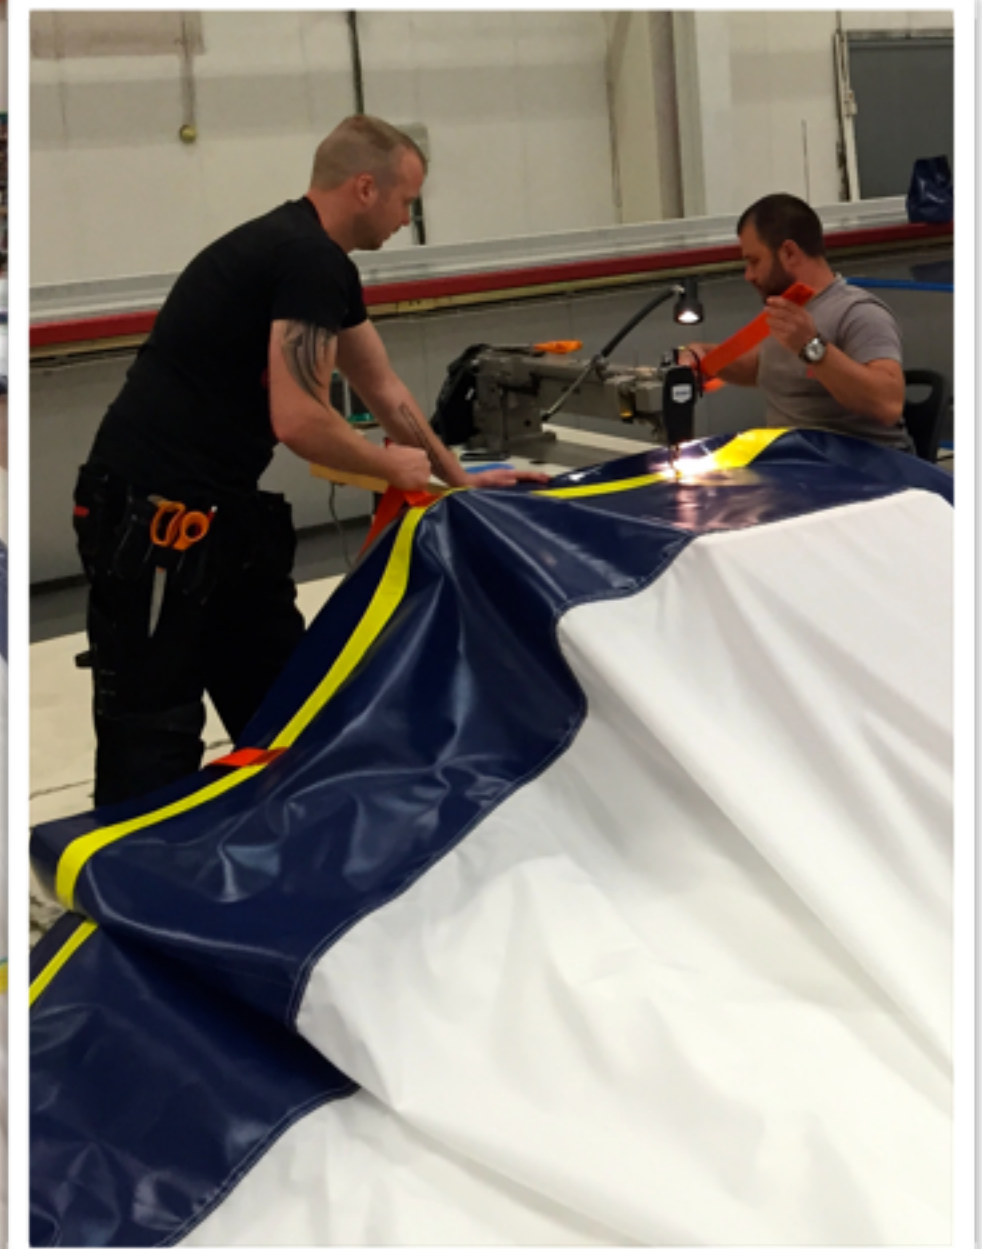

TIDLIGERE PRODUKSJON